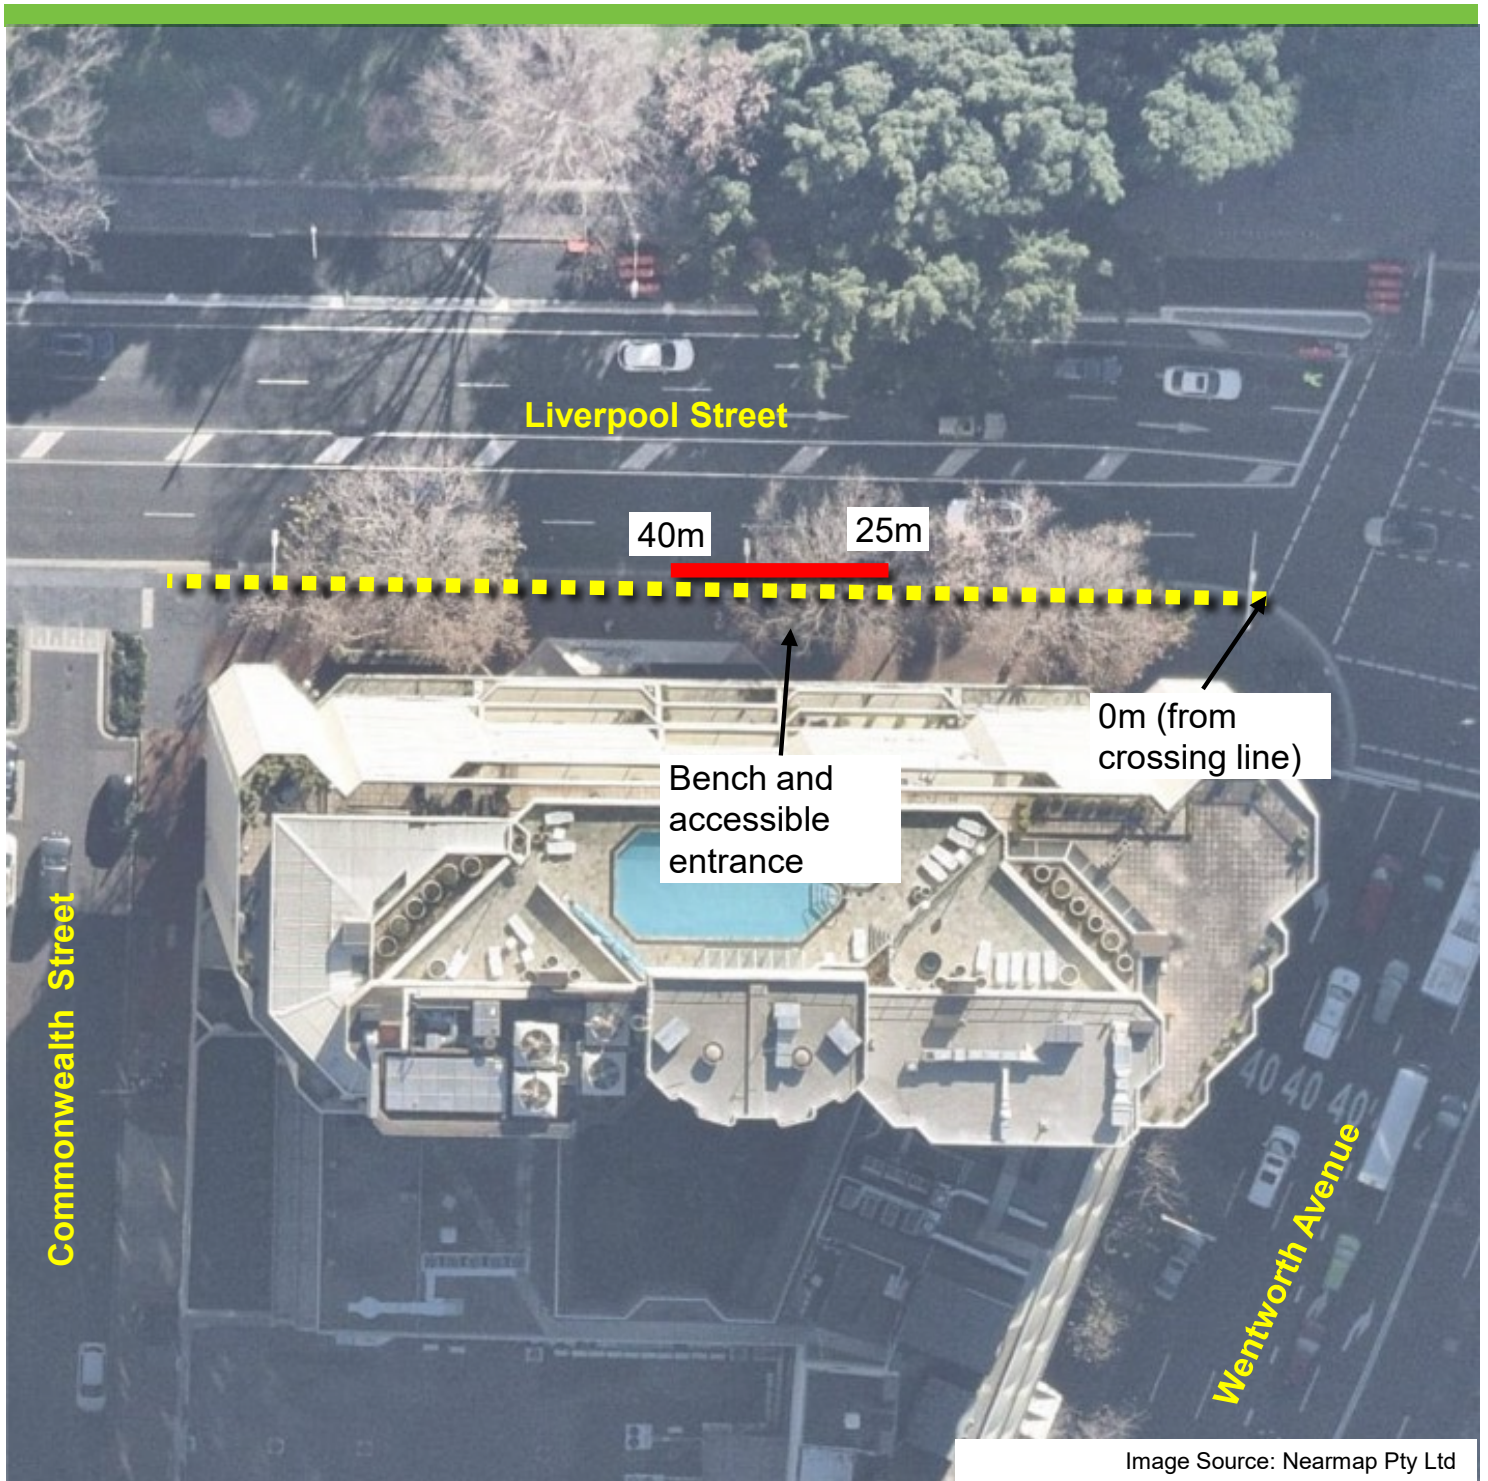

Liverpool Street, Sydney Proposed parking changes

Existing

- ■ ■ "Clearway 6am-10am Mon-Fri & No Stopping"

Proposed

- "No Parking All Other Times - Clearway 6am-10am Mon-Fri"